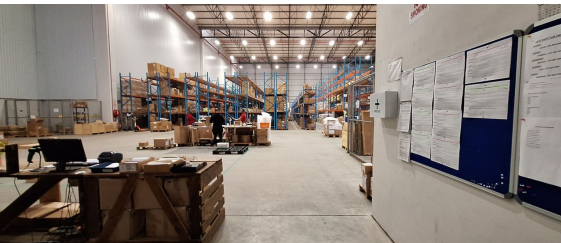

**Cape Town, Western Cape**

**Cutting-Edge Industrial Warehouse in Golf Air Park 2: Tailored for Efficiency and Security**

Explore a highly secure industrial warehouse now available for rent in the esteemed Golf Air Park 2 of Airport Industria. This modern facility spans approximately 3213 m<sup>2</sup> and is ideally suited for logistics and warehousing operations. It features an impressive 14-meter eave height, energy-efficient LED lighting, and two loading docks to facilitate smooth operations. Additionally, a state-of-the-art fire sprinkler system and an insulated ceiling for climate control ensure a safe and efficient work environment. With a robust 250A 3-phase power supply and a spacious shared loading yard, this warehouse is designed to enhance logistics efficiency, all backed by 24-hour security for peace of mind.

The accompanying office space is thoughtfully designed for maximum functionality, featuring an open-plan layout, a well-equipped boardroom for meetings, a kitchenette, and modern ablution facilities. High-speed fibre connectivity boosts productivity, and secure parking is available for both staff and clients. Located in the heart of Airport Industria, Golf Air Park offers easy access for employees commuting from Belhar, Elsies River, and Nyanga via bus, BRT, taxi, or train. With quick connections to key industrial zones like Epping, Parow, and Philippi, this location serves as a well-designed hub for businesses seeking efficient