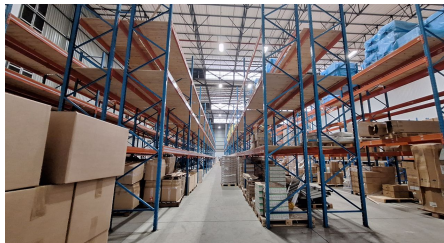

**Cape Town, Western Cape**

**Cutting-Edge Industrial Warehouse in Golf Air Park 2: Tailored for Efficiency and Security**

Explore a highly secure industrial warehouse now available for rent in the esteemed Golf Air Park 2 of Airport Industria. This modern facility spans approximately 3213 m<sup>2</sup> and is ideally suited for logistics and warehousing operations. It features an impressive 14-meter eave height, energy-efficient LED lighting, and two loading docks to facilitate smooth operations. Additionally, a state-of-the-art fire sprinkler system and an insulated ceiling for climate control ensure a safe and efficient work environment. With a robust 250A 3-phase power supply and a spacious shared loading yard, this warehouse is designed to enhance logistics efficiency, all backed by 24-hour security for peace of mind.

The accompanying office space is thoughtfully designed for maximum functionality, featuring an open-plan layout, a well-equipped boardroom for meetings, a kitchenette, and modern ablution facilities. High-speed fibre connectivity boosts productivity, and secure parking is available for both staff and clients. Located in the heart of Airport Industria, Golf Air Park offers easy access for employees commuting from Belhar, Elsies River, and Nyanga via bus, BRT, taxi, or train. With quick connections to key industrial zones like Epping, Parow, and Philippi, this location serves as a well-designed hub for businesses seeking efficient