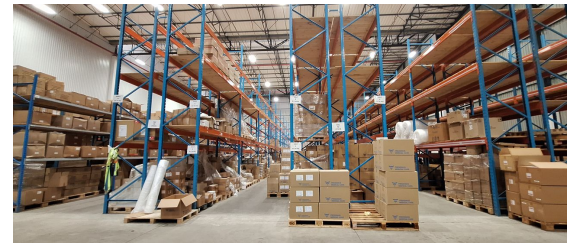

**Cape Town, Western Cape**

**Cutting-Edge Industrial Warehouse in Golf Air Park 2: Tailored for Efficiency and Security**

Explore a highly secure industrial warehouse now available for rent in the esteemed Golf Air Park 2 of Airport Industria. This modern facility spans approximately 3213 m<sup>2</sup> and is ideally suited for logistics and warehousing operations. It features an impressive 14-meter eave height, energy-efficient LED lighting, and two loading docks to facilitate smooth operations. Additionally, a state-of-the-art fire sprinkler system and an insulated ceiling for climate control ensure a safe and efficient work environment. With a robust 250A 3-phase power supply and a spacious shared loading yard, this warehouse is designed to enhance logistics efficiency, all backed by 24-hour security for peace of mind.

The accompanying office space is thoughtfully designed for maximum functionality, featuring an open-plan layout, a well-equipped boardroom for meetings, a kitchenette, and modern ablution facilities. High-speed fibre connectivity boosts productivity, and secure parking is available for both staff and clients. Located in the heart of Airport Industria, Golf Air Park offers easy access for employees commuting from Belhar, Elsies River, and Nyanga via bus, BRT, taxi, or train. With quick connections to key industrial zones like Epping, Parow, and Philippi, this location serves as a well-designed hub for businesses seeking efficient