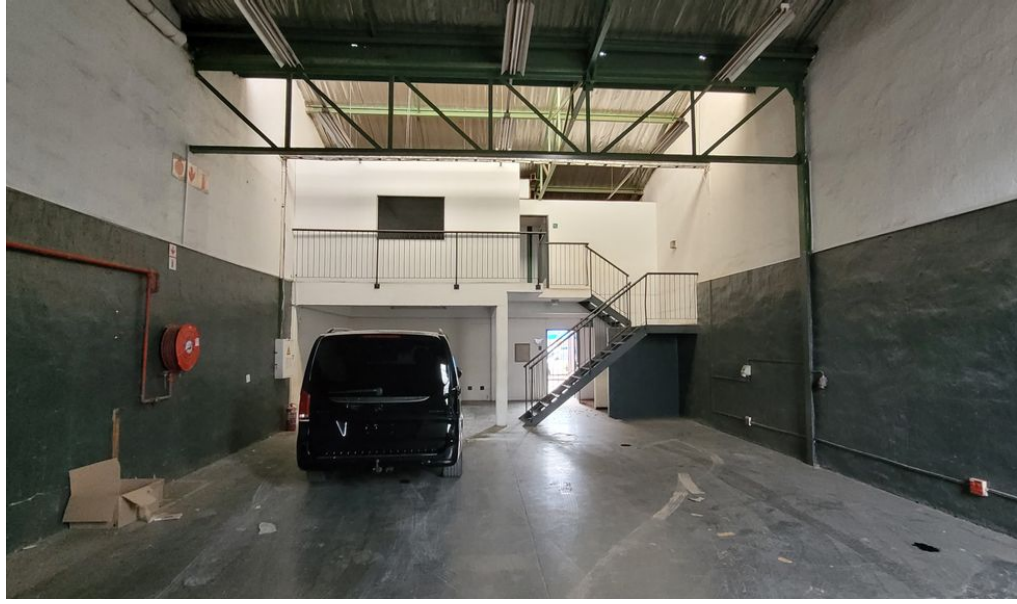

**Roodepoort, Gauteng**

**Industrial Property to Let in  
Robertville**

Neat Mini unit to Let- Robertville

This neat mini unit offers excellent functionality with a practical design. It features a good height to eaves, making it suitable for a variety of storage or operational needs. The unit is equipped with three-phase power, 63-amp, ensuring reliable electricity supply for industrial equipment. Access is streamlined through 1 roller shutter door, allowing for smooth movement of goods. The property is truck-friendly, providing convenient offloading and loading capabilities. Additionally, 24-hour security and access control ensure a secure working environment.