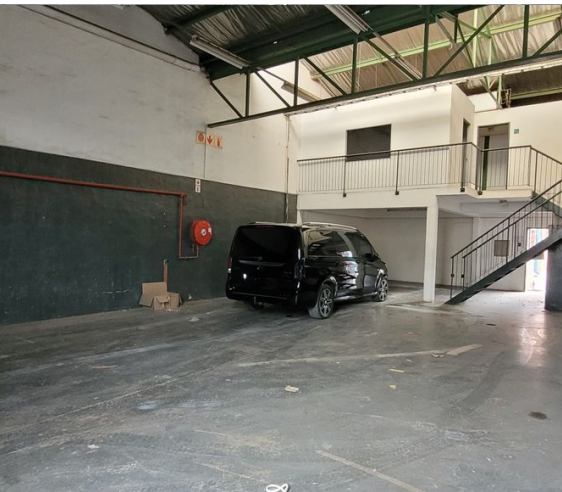

**Roodepoort, Gauteng**

**Industrial Property to Let in  
Robertville**

Neat Mini unit to Let- Robertville

This neat mini unit offers excellent functionality with a practical design. It features a good height to eaves, making it suitable for a variety of storage or operational needs. The unit is equipped with three-phase power, 63-amp, ensuring reliable electricity supply for industrial equipment. Access is streamlined through 1 roller shutter door, allowing for smooth movement of goods. The property is truck-friendly, providing convenient offloading and loading capabilities. Additionally, 24-hour security and access control ensure a secure working environment.