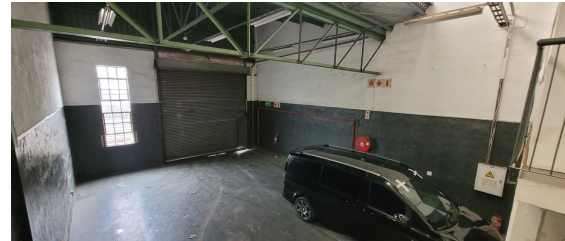

**Roodepoort, Gauteng**

**Industrial Property to Let in  
Robertville**

Neat Mini unit to Let- Robertville

This neat mini unit offers excellent functionality with a practical design. It features a good height to eaves, making it suitable for a variety of storage or operational needs. The unit is equipped with three-phase power, 63-amp, ensuring reliable electricity supply for industrial equipment. Access is streamlined through 1 roller shutter door, allowing for smooth movement of goods. The property is truck-friendly, providing convenient offloading and loading capabilities. Additionally, 24-hour security and access control ensure a secure working environment.