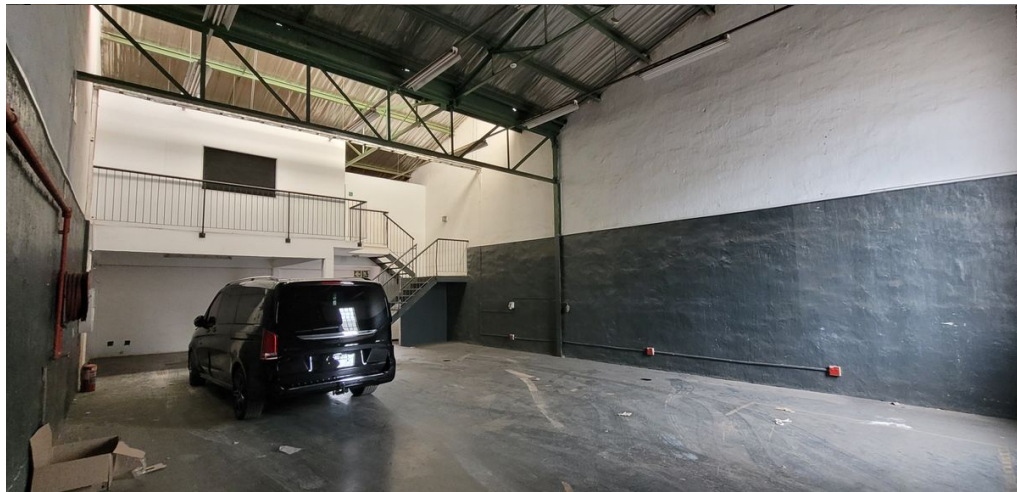

**Roodepoort, Gauteng**

**Industrial Property to Let in  
Robertville**

Neat Mini unit to Let- Robertville

This neat mini unit offers excellent functionality with a practical design. It features a good height to eaves, making it suitable for a variety of storage or operational needs. The unit is equipped with three-phase power, 63-amp, ensuring reliable electricity supply for industrial equipment. Access is streamlined through 1 roller shutter door, allowing for smooth movement of goods. The property is truck-friendly, providing convenient offloading and loading capabilities. Additionally, 24-hour security and access control ensure a secure working environment.